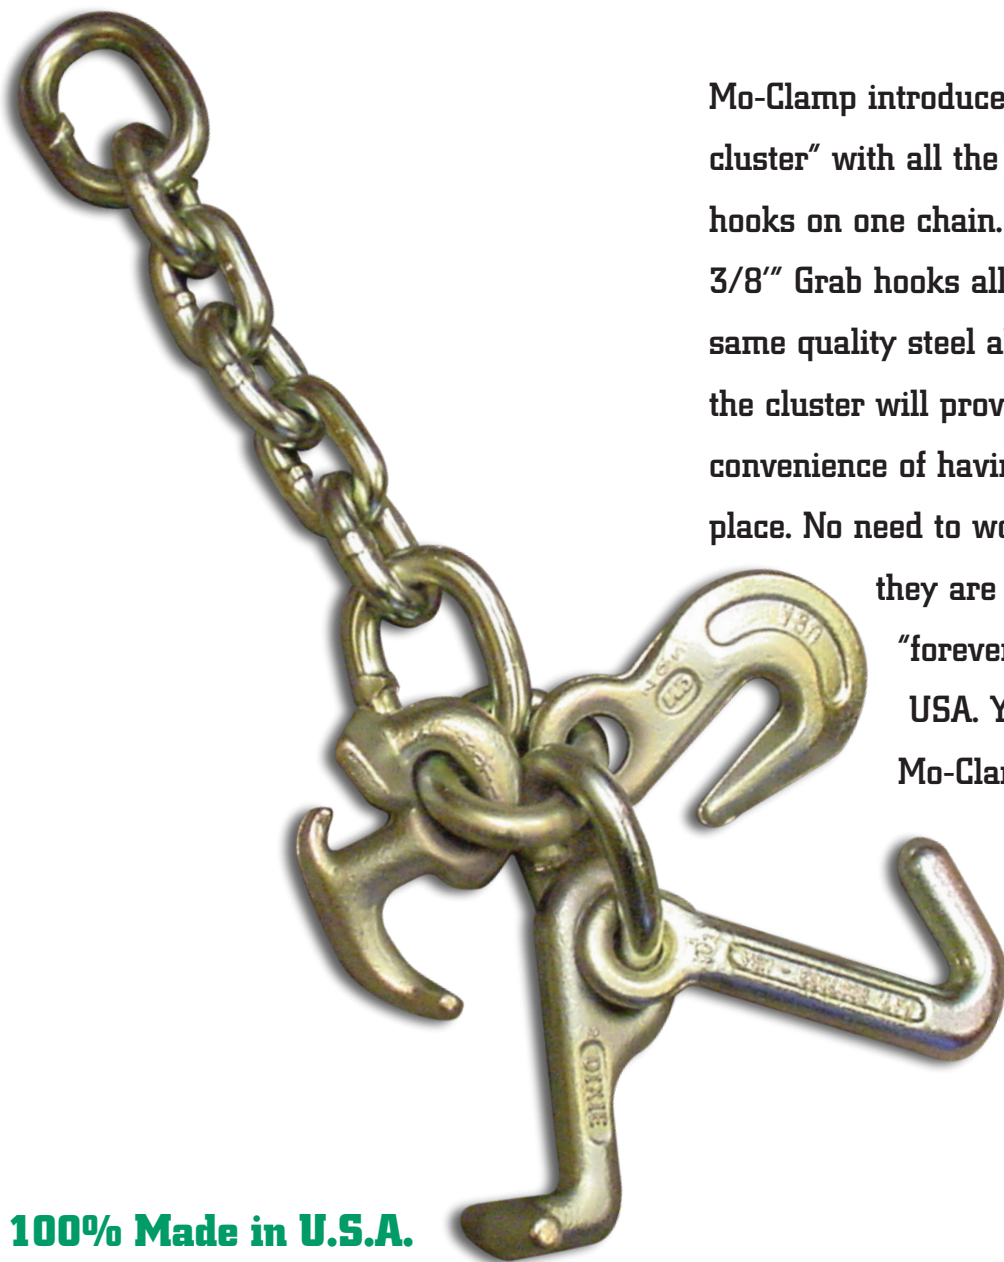

NEW
From
Mo-Clamp

Tie down hook cluster

Mo-Clamp introduces the "Tie down hook cluster" with all the most popular tie down hooks on one chain. Find your "R", "J", "T" and 3/8" Grab hooks all together. Made from the same quality steel alloy as the individual hooks, the cluster will provide years of use with the convenience of having all your hooks in one place. No need to worry about these hooks, as they are covered by the Mo-Clamp "forever" warranty and made in the USA. You always get quality from Mo-Clamp. The original. The best.

#6325
Tie down hook cluster

Specifications:

Weight: 4.4 lbs. (2 kg)

Capacities: 4 tons (3,629 kg)

100% Made in U.S.A.

6325DATA1111

6920 SW 111th Avenue, Beaverton, OR 97008 USA
1.800.678.5548 • 503.644.9167 • Fax 503.644.2733
www.moclamp.com email: salesdept@moclamp.com