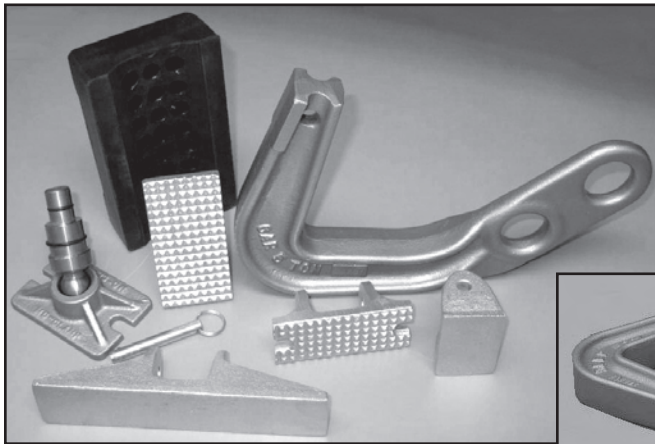

# Deep Hook Family

Just pull the pin and attach any member of the family. All parts interchange with our entire line of Deep Hooks. All parts available separately for easy upgrade of your existing Deep Hook Set. Be as creative as you want with this set. Our standard Mo-Clamp "Forever" Warranty applies to all pieces.

## 5 Different Tools In One:

- Deep, wide foot to push from behind
- Long, narrow foot to push with
- Large rubber pad to attach and push with
- Attach pad to hydraulics with adapter foot
- Apply hydraulic foot directly to surface without pad for sure footing