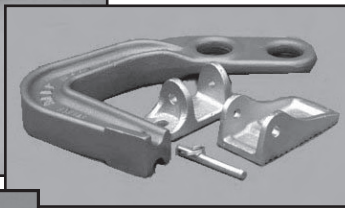

# Deep Hook Family

Just pull the pin and attach any member of the family. All parts interchange with our entire line of Deep Hooks. All parts available separately for easy upgrade of your existing Deep Hook Set. Be as creative as you want with this set. Our standard Mo-Clamp "Forever" Warranty applies to all pieces.

## 5 Different Tools In One:

- Deep, wide foot to push from behind
- Long, narrow foot to push with
- Large rubber pad to attach and push with
- Attach pad to hydraulics with adapter foot
- Apply hydraulic foot directly to surface without pad for sure footing