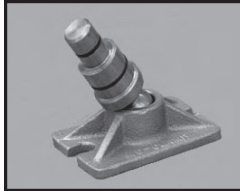

# Deep Hook Family

Just pull the pin and attach any member of the family. All parts interchange with our entire line of Deep Hooks. All parts available separately for easy upgrade of your existing Deep Hook Set. Be as creative as you want with this set. Our standard Mo-Clamp "Forever" Warranty applies to all pieces.

## 5 Different Tools In One:

- Deep, wide foot to push from behind
- Long, narrow foot to push with
- Large rubber pad to attach and push with
- Attach pad to hydraulics with adapter foot
- Apply hydraulic foot directly to surface without pad for sure footing