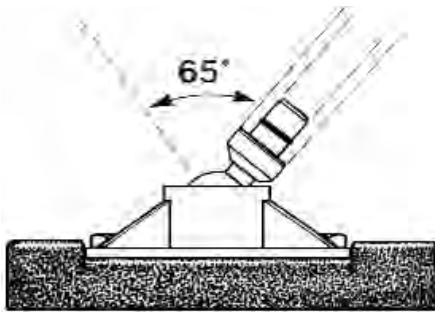

#6356 POWER PRESS ADAPTER PLATE

Great Accessory To The Multi-Pad!