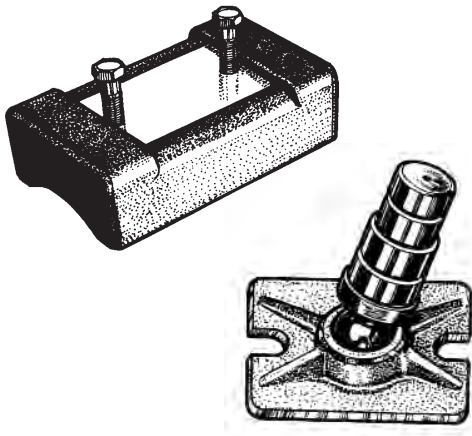

Intelligent Design, Quality Materials!

Two bolts prevent the chain from sliding off as well as attaching hydraulic pushing plates.

Super Protection When Pushing!

Made of tough polyurethane that shapes itself into the surface when pushing and returns to its original shape after pressure is released.

mo-clamp
Mo-Clamp®
Collision Repair Tools

#6356 POWER PRESS ADAPTER PLATE

Great Accessory To The Multi-Pad!

A unique tool to fully utilize the capabilities of your portable hydraulic system! NONE OTHER LIKE IT!

- Quick set up.
- Fits almost every 4 and 10-ton portable hydraulic unit (foreign and domestic).
- Just slide your tube over the stud size that fits and push!
- Distributes the pushing forces evenly across the length and width of the Multi-Pad.
- Made from highest quality alloy steel.
- 10-ton capacity.
- Mo-Clamp lifetime warranty.
- Allows enough pressure to be exerted on flanges of door openings to maintain opening dimensions while making corrective pulls elsewhere.

**Save Money!
Buy Both As A Kit (#6357)**

635XDATA0198

Specifications: #6355 Multi-Pad

Overall length: 8" (203 mm)

Overall width: 5" (127 mm)

Weight: 2 lbs (.91 kg)

Capacity: 10 tons (9,070 kg)

Replacement Parts: #520030 Bolt