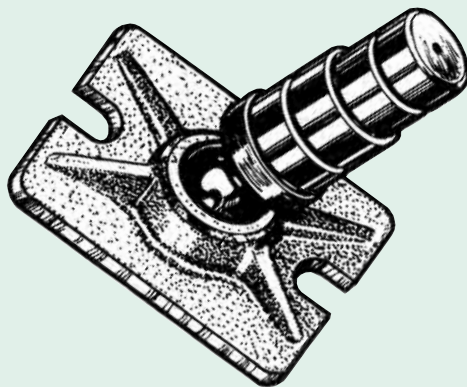

Tough, Flexible Protection

#6355 **MULTI-PAD**

from **mo-clamp**
Mo-Clamp®
Collision Repair Tools

The Perfect Tool For Many Jobs!

The steel plate spreads the load to prevent damage that would otherwise be caused by the chain.

Intelligent Design, Quality Materials!

Two bolts prevent the chain from sliding off as well as attaching hydraulic pushing plates.

Super Protection When Pushing!

Made of tough polyurethane that shapes itself into the surface when pushing and returns to its original shape after pressure is released.

- Quick set up.
- Fits almost every 4 and 10-ton portable hydraulic unit (foreign and domestic).
- Just slide your tube over the stud size that fits and push!
- Distributes the pushing forces evenly across the length and width of the Multi-Pad.
- Made from highest quality alloy steel.
- 10-ton capacity.
- Mo-Clamp lifetime warranty.
- Allows enough pressure to be exerted on flanges of door openings to maintain opening dimensions while making corrective pulls elsewhere.

**Save Money!
Buy Both As A Kit (#6357)**

635XDATA0198

Specifications: #6355 Multi-Pad

Overall length: 8" (203 mm)

Overall width: 5" (127 mm)

Weight: 2 lbs (.91 kg)

Capacity: 10 tons (9,070 kg)

Replacement Parts: #520030 Bolt