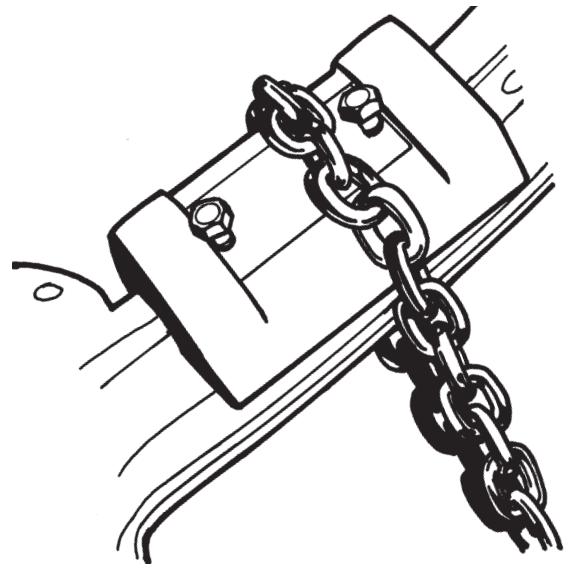

Tough, Flexible Protection

#6355 **MULTI-PAD**

from **mo-clamp**
Mo-Clamp®
Collision Repair Tools

The Perfect Tool For Many Jobs!

The steel plate spreads the load to prevent damage that would otherwise be caused by the chain.

Intelligent Design, Quality Materials!

Two bolts prevent the chain from sliding off as well as attaching hydraulic pushing plates.

Super Protection When Pushing!

Made of tough polyurethane that shapes itself into the surface when pushing and returns to its original shape after pressure is released.

- Quick set up.
- Fits almost every 4 and 10-ton portable hydraulic unit (foreign and domestic).
- Just slide your tube over the stud size that fits and push!
- Distributes the pushing forces evenly across the length and width of the Multi-Pad.
- Made from highest quality alloy steel.
- 10-ton capacity.
- Mo-Clamp lifetime warranty.
- Allows enough pressure to be exerted on flanges of door openings to maintain opening dimensions while making corrective pulls elsewhere.