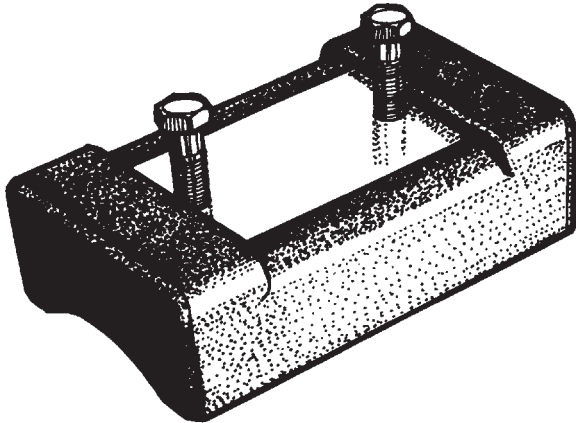

Tough, Flexible Protection

#6355 **MULTI-PAD**

from **mo-clamp**
Mo-Clamp®
Collision Repair Tools

The Perfect Tool For Many Jobs!

The steel plate spreads the load to prevent damage that would otherwise be caused by the chain.

Intelligent Design, Quality Materials!

Two bolts prevent the chain from sliding off as well as attaching hydraulic pushing plates.

Super Protection When Pushing!

Made of tough polyurethane that shapes itself into the surface when pushing and returns to its original shape after pressure is released.

- Quick set up.
- Fits almost every 4 and 10-ton portable hydraulic unit (foreign and domestic).
- Just slide your tube over the stud size that fits and push!
- Distributes the pushing forces evenly across the length and width of the Multi-Pad.
- Made from highest quality alloy steel.
- 10-ton capacity.
- Mo-Clamp lifetime warranty.
- Allows enough pressure to be exerted on flanges of door openings to maintain opening dimensions while making corrective pulls elsewhere.

**Save Money!
Buy Both As A Kit (#6357)**

635XDATA0198

Specifications: #6355 Multi-Pad

Overall length: 8" (203 mm)

Overall width: 5" (127 mm)

Weight: 2 lbs (.91 kg)

Capacity: 10 tons (9,070 kg)

Replacement Parts: #520030 Bolt