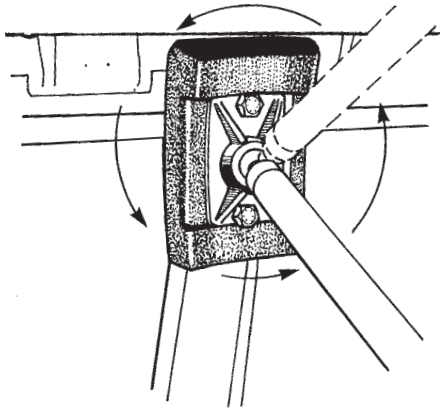

mo-clamp
Mo-Clamp®
Collision Repair Tools

#6356 POWER PRESS ADAPTER PLATE

Great Accessory To The Multi-Pad!

A unique tool to fully utilize the capabilities of your portable hydraulic system! NONE OTHER LIKE IT!

- Quick set up.
- Fits almost every 4 and 10-ton portable hydraulic unit (foreign and domestic).
- Just slide your tube over the stud size that fits and push!
- Distributes the pushing forces evenly across the length and width of the Multi-Pad.
- Made from highest quality alloy steel.
- 10-ton capacity.
- Mo-Clamp lifetime warranty.
- Allows enough pressure to be exerted on flanges of door openings to maintain opening dimensions while making corrective pulls elsewhere.